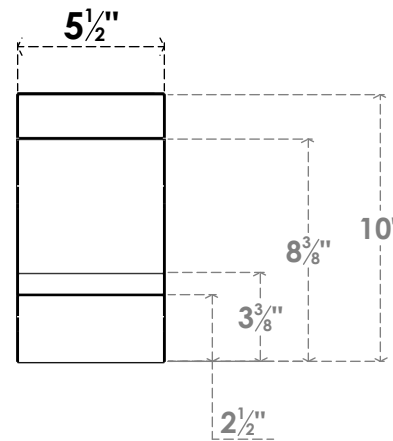

ITEM NUMBER: BRCPC055X10000X10000BOA

5 1/2"W X 10"D X 10"H BALBOA ARCHITECTURAL GRADE PVC CLOSED KNEE BRACE

SIDE PROFILE

FRONT PROFILE

ISOMETRIC

EKENA MILLWORK
2300 WEST MAIN ST.
CLARKSVILLE, TX 75426
TOLL FREE: 866-607-0453
WWW.EKENAMILLWORK.COM