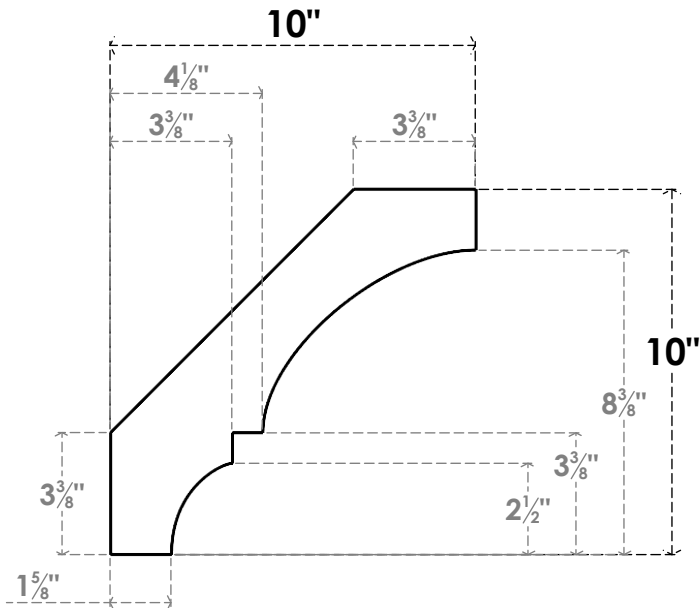

ITEM NUMBER: BRCPC055X10000X10000BOA

5 1/2"W X 10"D X 10"H BALBOA ARCHITECTURAL GRADE PVC CLOSED KNEE BRACE

SIDE PROFILE

FRONT PROFILE

ISOMETRIC

EKENA MILLWORK
2300 WEST MAIN ST.
CLARKSVILLE, TX 75426
TOLL FREE: 866-607-0453
WWW.EKENAMILLWORK.COM